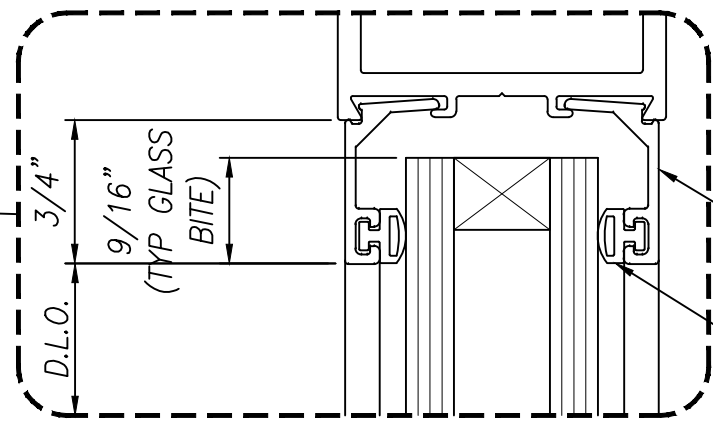

DR102

RG-4

3/4"

D.L.O.

9/16"
(TYP GLASS
BITE)