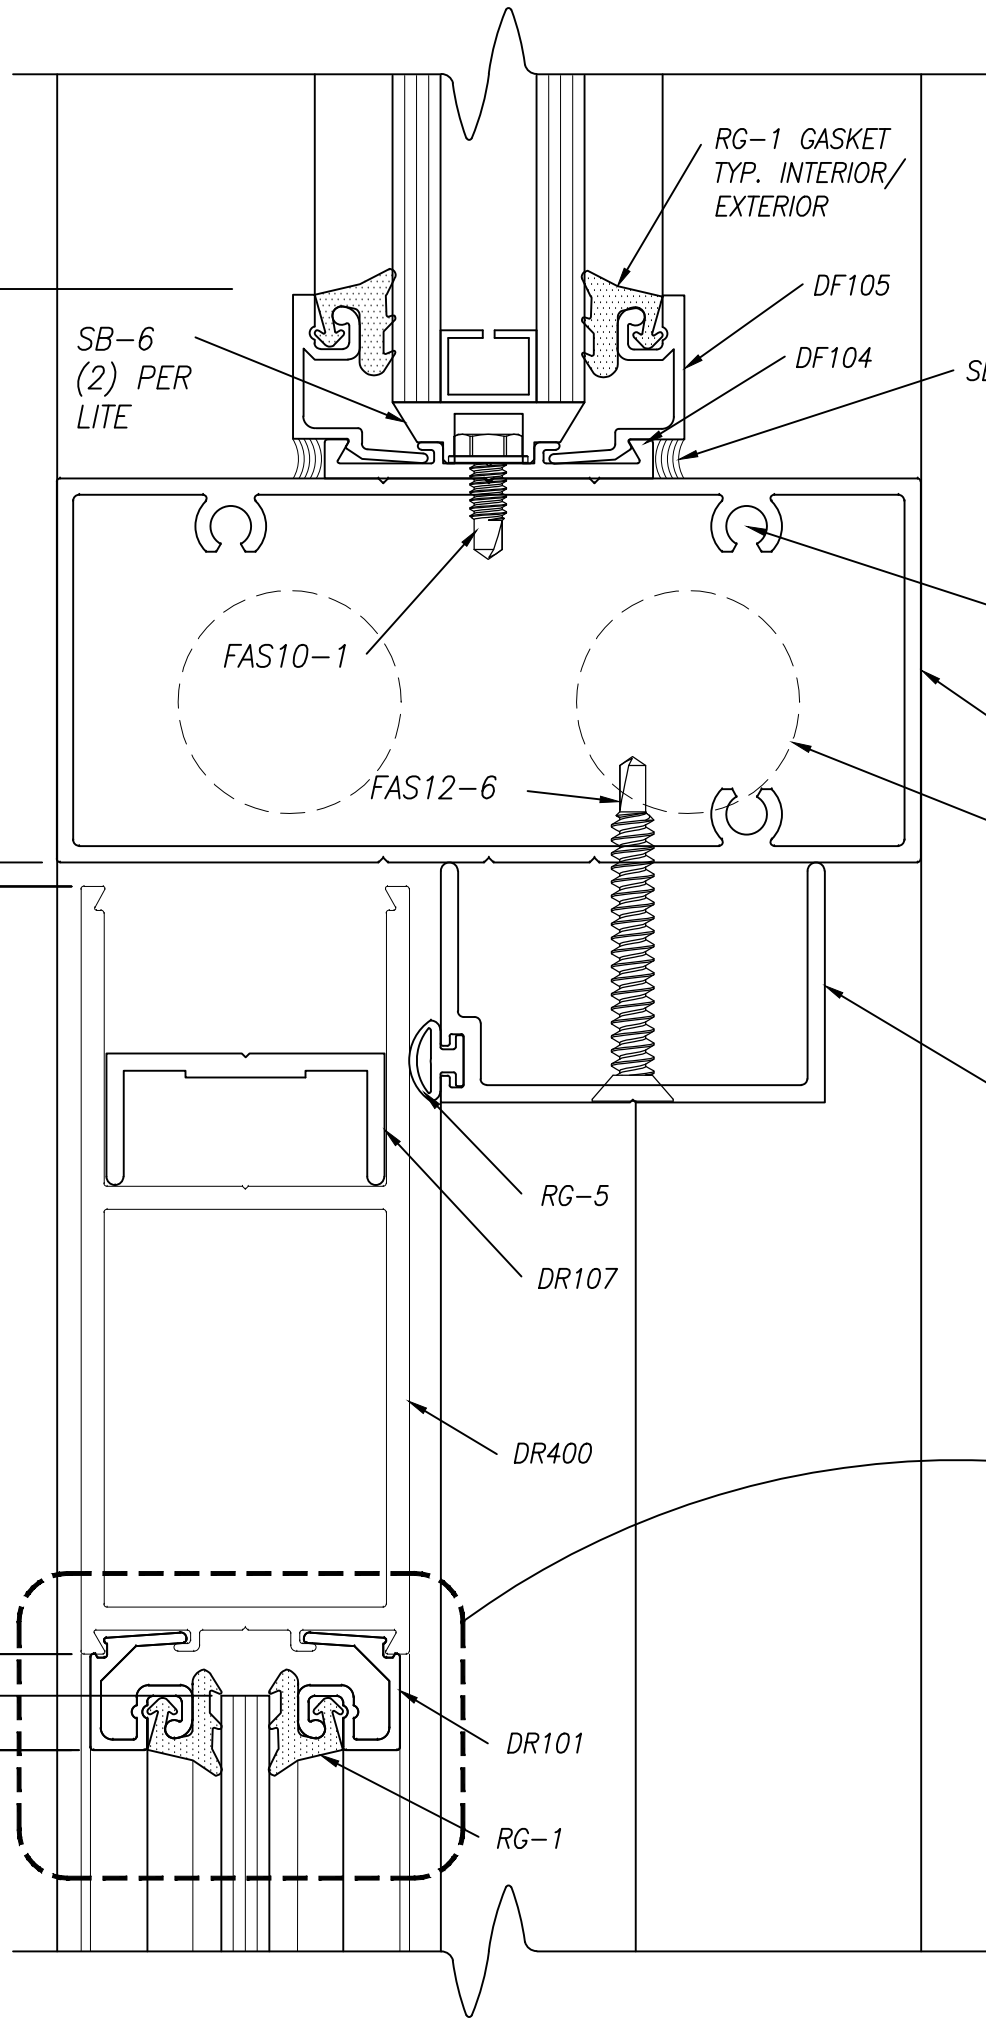

FRAME OPENING

MAX. FRAME HEIGHT

DOOR OPENING HEIGHT

DOOR HEIGHT

4 1/2"

4"

D.L.O.

9/32"
(TYP GLASS
BITE)

1/2"

D.L.O.

D.L.O.

1"

2"

1/8"

RG-1 GASKET
TYP. INTERIOR/
EXTERIOR

DF105

3/4"

D.L.O.

9/16"
(TYP GLASS
BITE)